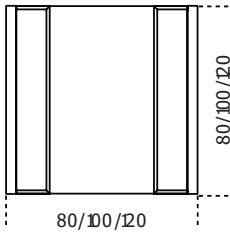

Sir T 32/Sir T32 C

1971

Coffee table with 10mm transparent, extralight or smoked “grigio Italia” tempered glass top. Chromed brass structure. Bright or satin brass metal parts, on request.

Cm (L x W x H)	Inches (L x W x H)
80 x 80 x 33	31½ x 31½ x 13
100 x 100 x 33	39½ x 39½ x 13
120 x 60 x 33	47¼ x 23¾ x 13
120 x 120 x 33	47¼ x 47¼ x 13
140 x 60 x 33	55¼ x 23¾ x 13
140 x 80 x 33	55¼ x 31½ x 13
SIR T32/C	SIR T32/C
40 x 45 x 51	15¾ x 17¾ x 20¼