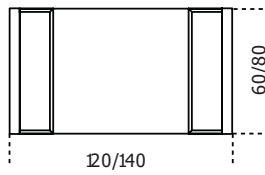

Sir T 32/Sir T32 C

1971

Coffee table with 10mm transparent, extralight or smoked “grigio Italia” tempered glass top. Chromed brass structure. Bright or satin brass metal parts, on request.

Cm (L x W x H)	Inches (L x W x H)
80 x 80 x 33	31½ x 31½ x 13
100 x 100 x 33	39½ x 39½ x 13
120 x 60 x 33	47¼ x 23¾ x 13
120 x 120 x 33	47¼ x 47¼ x 13
140 x 60 x 33	55¼ x 23¾ x 13
140 x 80 x 33	55¼ x 31½ x 13
SIR T32/C	SIR T32/C
40 x 45 x 51	15¾ x 17¾ x 20¼